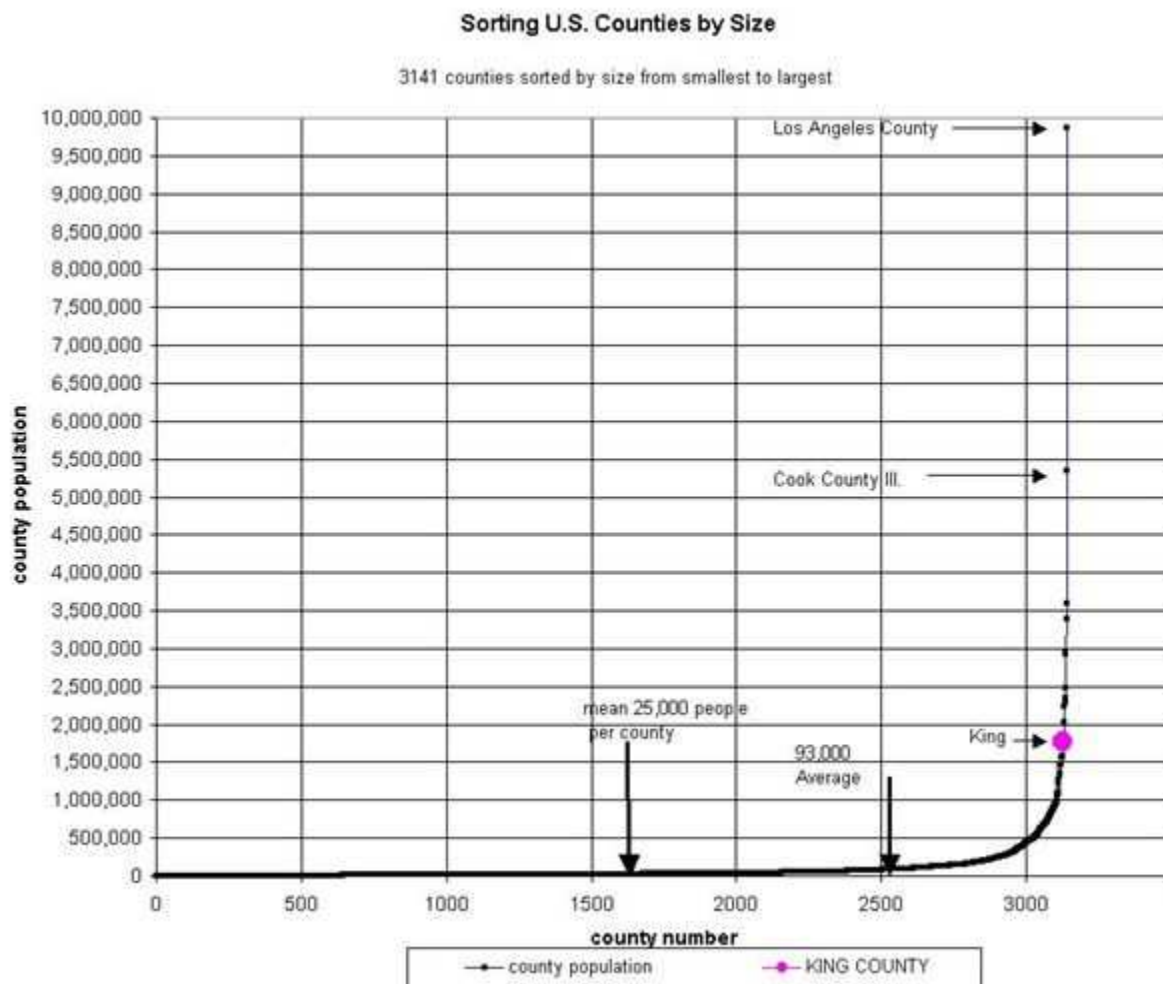

Jack Venrick

From: "Greg Fillman" <gregfillman2@msn.com>
To: "CAPR" <Maillist@proprights.org>
Sent: Saturday, December 18, 2004 9:35 PM
Attach: U S Counties.JPG
Subject: [CAPR] Too Many People

Way too many City People moved here. In their wisdom, they blamed their crap on the country people. This graph is worth a 1000 words. I made it using Excel and www.census.gov
 Greg